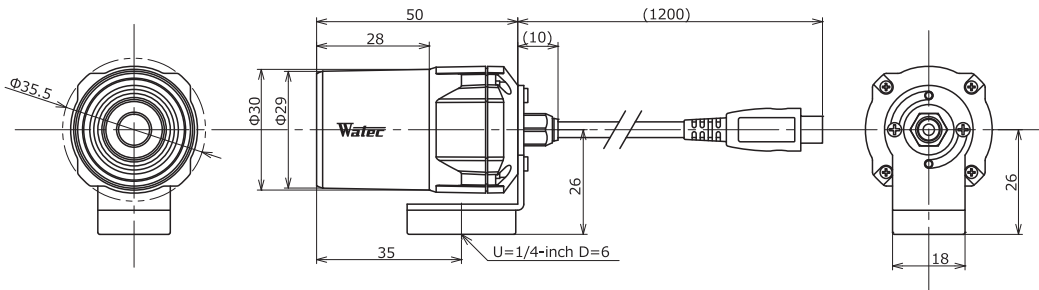

# WAT-06U2D 1/2.8" USB2.0 Full HD Wearable Color Camera

Upgraded the performance from WAT-02U2D

## Dimensions

\*1: Output format: 640x480 \*2: Output format: 1280x720

Options

Miniature lenses

M3620BC-12 (Standard)

M0620BC-12

M1625BC-12

\*WAT-06U2D with optional lenses are made to order.

WAT-06U2D