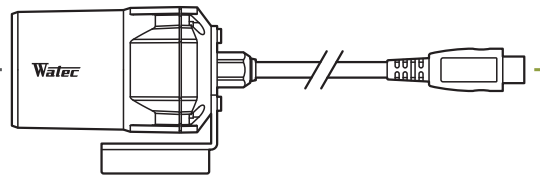

\*1: Output format: 640x480 \*2: Output format: 1280x720

Options

Miniature lenses

M3620BC-12 (Standard)

M0620BC-12

M1625BC-12

\*WAT-06U2D with optional lenses are made to order.

WAT-06U2D