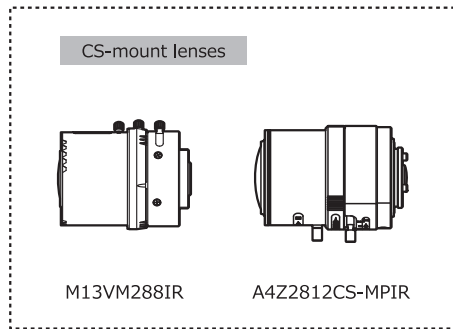

Dimensions

Specifications

Pick-up element	1/2.8 inch CMOS image sensor	
Number of effective pixels	1945(H) × 1097(V)	
Unit cell size	2.9μm(H) × 2.9μm(V)	
Imaging system	RGB primary color bayer arrangement mosaic filters on chip	
Synchronizing system	Internal	
Scanning system	Progressive	
Output size	1920x1080, 1280x720, 640x480, 320x240	
Max. frame rate	30 fps	
Video compression	MJPEG, YUY2	
Video output	USB Video Class (Compatible)	
Resolution (H)	More than 900TVL (Center)	
Minimum illumination	0.1 lx F1.2 (AGC ON=36dB, Shutter=OFF)	
	0.025 lx F1.2 (AGC ON=36dB, Shutter=1/7.5 sec.)	
S/N	-	
Function settings	Camera Viewer	
AE mode	Fixed	1/15, 1/7.5, 1/4 sec.
		1/30, 1/60, 1/120, 1/250, 1/500, 1/1000, 1/2000, 1/4000, 1/8000 sec.
	EI	1/30 - 1/8000 sec.
		1/7.5 - 1/8000 sec.
White balance	ATW, MWB	
AGC	ON	0 - 36dB
	OFF	-
MGC	0 - 72dB (1dB step)	
Gamma characteristics	γ=USER (Level adjustable)	
Noise reduction	-	
Wide dynamic range	-	
Lens iris	-	
Back light compensation	BLC	
White blemish correction	-	
Sharpness	Level adjustable	
Defog	-	
Digital zoom	×1, ×1.38, ×2.25 *1	×1, ×1.2, ×1.5 *2
Privacy mask	-	
Mirror image	-	
Freeze	-	
Motion detection	-	
Neg.image	-	
Interface	USB (High speed), 2P connector (Snap shot)	
Power supply	USB +5V	
Power consumption	0.65W (130mA)	
Operating temperature	-10 - +50°C	
Storage temperature	-30 - +70°C	
Operating / Storage humidity	95% RH or less (Without condensation)	
Lens mount	CS mount (Back focus adjustable)	
Cable length	Shorter than 3.0m recommended	
Weight	Approx. 35g	
Accessories	Hex wrench, Camera bracket, EX cable, USB cable	
Recommended System Specifications	CPU	Intel® Core TM i Series
	RAM	2GB or larger
	Others	USB2.0 Port, 1920×1080 or better resolution display
Operation Confirmed OS	Windows 10 32bit/64bit	

*1: Output format: 640x480 *2: Output format: 1280x720

Accessories Options

WAT-06U2

*Watec Camera Viewer recommended
Download from Watec website