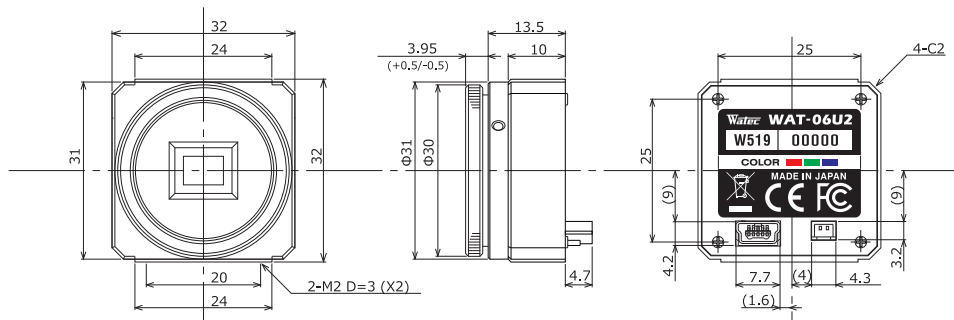

Dimensions

Specifications

Pick-up element	1/2.8 inch CMOS image sensor	
Number of effective pixels	1945(H) × 1097(V)	
Unit cell size	2.9μm(H) × 2.9μm(V)	
Imaging system	RGB primary color bayer arrangement mosaic filters on chip	
Synchronizing system	Internal	
Scanning system	Progressive	
Output size	1920x1080, 1280x720, 640x480, 320x240	
Max. frame rate	30 fps	
Video compression	MJPEG, YUY2	
Video output	USB Video Class (Compatible)	
Resolution (H)	More than 900TVL (Center)	
Minimum illumination	0.1 lx F1.2 (AGC ON=36dB, Shutter=OFF)	
	0.025 lx F1.2 (AGC ON=36dB, Shutter=1/7.5 sec.)	
S/N	-	
Function settings	Camera Viewer	
AE mode	Fixed	1/15, 1/7.5, 1/4 sec.
		1/30, 1/60, 1/120, 1/250, 1/500, 1/1000, 1/2000, 1/4000, 1/8000 sec.
	EI	1/30 - 1/8000 sec.
		1/7.5 - 1/8000 sec.
White balance	ATW, MWB	
AGC	ON	0 - 36dB
	OFF	-
MGC	0 - 72dB (1dB step)	
Gamma characteristics	γ=USER (Level adjustable)	
Noise reduction	-	
Wide dynamic range	-	
Lens iris	-	
Back light compensation	BLC	
White blemish correction	-	
Sharpness	Level adjustable	
Defog	-	
Digital zoom	×1, ×1.38, ×2.25 *1	×1, ×1.2, ×1.5 *2
Privacy mask	-	
Mirror image	-	
Freeze	-	
Motion detection	-	
Neg.image	-	
Interface	USB (High speed), 2P connector (Snap shot)	
Power supply	USB +5V	
Power consumption	0.65W (130mA)	
Operating temperature	-10 - +50°C	
Storage temperature	-30 - +70°C	
Operating / Storage humidity	95% RH or less (Without condensation)	
Lens mount	CS mount (Back focus adjustable)	
Cable length	Shorter than 3.0m recommended	
Weight	Approx. 35g	
Accessories	Hex wrench, Camera bracket, EX cable, USB cable	
Recommended System Specifications	CPU	Intel® Core TM i Series
	RAM	2GB or larger
	Others	USB2.0 Port, 1920×1080 or better resolution display
Operation Confirmed OS	Windows 10 32bit/64bit	

*1: Output format: 640x480 *2: Output format: 1280x720

Accessories Options

WAT-06U2

*Watec Camera Viewer recommended
Download from Watec website