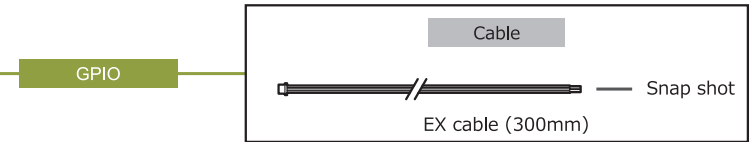

Dimensions

Specifications

Pick-up element	1/2.8 inch CMOS image sensor	
Number of effective pixels	1945(H) × 1097(V)	
Unit cell size	2.9μm(H) × 2.9μm(V)	
Imaging system	RGB primary color bayer arrangement mosaic filters on chip	
Synchronizing system	Internal	
Scanning system	Progressive	
Output size	1920x1080, 1280x720, 640x480, 320x240	
Max. frame rate	30 fps	
Video compression	MJPEG, YUY2	
Video output	USB Video Class (Compatible)	
Resolution (H)	More than 900TVL (Center)	
Minimum illumination	0.1 lx F1.2 (AGC ON=36dB, Shutter=OFF)	
	0.025 lx F1.2 (AGC ON=36dB, Shutter=1/7.5 sec.)	
S/N	-	
Function settings	Camera Viewer	
AE mode	Fixed	1/15, 1/7.5, 1/4 sec.
		1/30, 1/60, 1/120, 1/250, 1/500, 1/1000, 1/2000, 1/4000, 1/8000 sec.
	EI	1/30 - 1/8000 sec.
		1/7.5 - 1/8000 sec.
White balance	ATW, MWB	
AGC	ON	0 - 36dB
	OFF	-
MGC	0 - 72dB (1dB step)	
Gamma characteristics	γ=USER (Level adjustable)	
Noise reduction	-	
Wide dynamic range	-	
Lens iris	-	
Back light compensation	BLC	
White blemish correction	-	
Sharpness	Level adjustable	
Defog	-	
Digital zoom	×1, ×1.38, ×2.25 *1	×1, ×1.2, ×1.5 *2
Privacy mask	-	
Mirror image	-	
Freeze	-	
Motion detection	-	
Neg.image	-	
Interface	USB (High speed), 2P connector (Snap shot)	
Power supply	USB +5V	
Power consumption	0.65W (130mA)	
Operating temperature	-10 - +50°C	
Storage temperature	-30 - +70°C	
Operating / Storage humidity	95% RH or less (Without condensation)	
Lens mount	CS mount (Back focus adjustable)	
Cable length	Shorter than 3.0m recommended	
Weight	Approx. 35g	
Accessories	Hex wrench, Camera bracket, EX cable, USB cable	
Recommended System Specifications	CPU	Intel® Core TM i Series
	RAM	2GB or larger
	Others	USB2.0 Port, 1920×1080 or better resolution display
Operation Confirmed OS	Windows 10 32bit/64bit	

*1: Output format: 640x480 *2: Output format: 1280x720

Accessories Options

WAT-06U2

*Watec Camera Viewer recommended
Download from Watec website