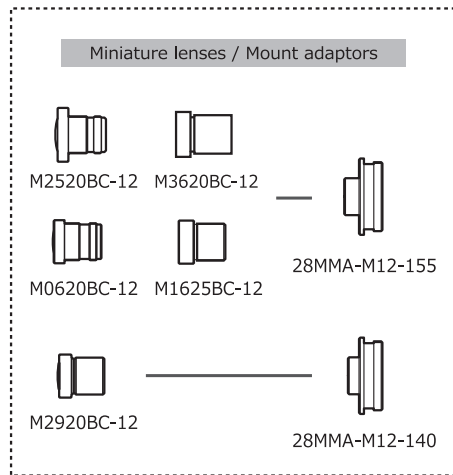

Dimensions

Specifications

Pick-up element	1/2.8 inch CMOS image sensor	
Number of effective pixels	1945(H) × 1097(V)	
Unit cell size	2.9μm(H) × 2.9μm(V)	
Imaging system	RGB primary color bayer arrangement mosaic filters on chip	
Synchronizing system	Internal	
Scanning system	Progressive	
Output size	1920x1080, 1280x720, 640x480, 320x240	
Max. frame rate	30 fps	
Video compression	MJPEG, YUY2	
Video output	USB Video Class (Compatible)	
Resolution (H)	More than 900TVL (Center)	
Minimum illumination	0.1 lx F1.2 (AGC ON=36dB, Shutter=OFF)	
	0.025 lx F1.2 (AGC ON=36dB, Shutter=1/7.5 sec.)	
S/N	-	
Function settings	Camera Viewer	
AE mode	Fixed	1/15, 1/7.5, 1/4 sec.
		1/30, 1/60, 1/120, 1/250, 1/500, 1/1000, 1/2000, 1/4000, 1/8000 sec.
	EI	1/30 - 1/8000 sec.
		1/7.5 - 1/8000 sec.
White balance	ATW, MWB	
AGC	ON	0 - 36dB
	OFF	-
MGC	0 - 72dB (1dB step)	
Gamma characteristics	γ=USER (Level adjustable)	
Noise reduction	-	
Wide dynamic range	-	
Lens iris	-	
Back light compensation	BLC	
White blemish correction	-	
Sharpness	Level adjustable	
Defog	-	
Digital zoom	×1, ×1.38, ×2.25 *1	×1, ×1.2, ×1.5 *2
Privacy mask	-	
Mirror image	-	
Freeze	-	
Motion detection	-	
Neg.image	-	
Interface	USB (High speed), 2P connector (Snap shot)	
Power supply	USB +5V	
Power consumption	0.65W (130mA)	
Operating temperature	-10 - +50°C	
Storage temperature	-30 - +70°C	
Operating / Storage humidity	95% RH or less (Without condensation)	
Lens mount	CS mount (Back focus adjustable)	
Cable length	Shorter than 3.0m recommended	
Weight	Approx. 35g	
Accessories	Hex wrench, Camera bracket, EX cable, USB cable	
Recommended System Specifications	CPU	Intel® Core TM i Series
	RAM	2GB or larger
	Others	USB2.0 Port, 1920×1080 or better resolution display
Operation Confirmed OS	Windows 10 32bit/64bit	

*1: Output format: 640x480 *2: Output format: 1280x720

Accessories Options

WAT-06U2

*Watec Camera Viewer recommended
Download from Watec website