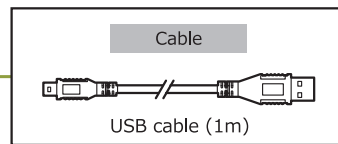

Dimensions

Specifications

Pick-up element	1/2.8 inch CMOS image sensor	
Number of effective pixels	1945(H) × 1097(V)	
Unit cell size	2.9μm(H) × 2.9μm(V)	
Imaging system	RGB primary color bayer arrangement mosaic filters on chip	
Synchronizing system	Internal	
Scanning system	Progressive	
Output size	1920x1080, 1280x720, 640x480, 320x240	
Max. frame rate	30 fps	
Video compression	MJPEG, YUY2	
Video output	USB Video Class (Compatible)	
Resolution (H)	More than 900TVL (Center)	
Minimum illumination	0.1 lx F1.2 (AGC ON=36dB, Shutter=OFF)	
	0.025 lx F1.2 (AGC ON=36dB, Shutter=1/7.5 sec.)	
S/N	-	
Function settings	Camera Viewer	
AE mode	Fixed	1/15, 1/7.5, 1/4 sec.
		1/30, 1/60, 1/120, 1/250, 1/500, 1/1000, 1/2000, 1/4000, 1/8000 sec.
	EI	1/30 - 1/8000 sec.
		1/7.5 - 1/8000 sec.
White balance	ATW, MWB	
AGC	ON	0 - 36dB
	OFF	-
MGC	0 - 72dB (1dB step)	
Gamma characteristics	γ=USER (Level adjustable)	
Noise reduction	-	
Wide dynamic range	-	
Lens iris	-	
Back light compensation	BLC	
White blemish correction	-	
Sharpness	Level adjustable	
Defog	-	
Digital zoom	×1, ×1.38, ×2.25 *1	×1, ×1.2, ×1.5 *2
Privacy mask	-	
Mirror image	-	
Freeze	-	
Motion detection	-	
Neg.image	-	
Interface	USB (High speed), 2P connector (Snap shot)	
Power supply	USB +5V	
Power consumption	0.65W (130mA)	
Operating temperature	-10 - +50°C	
Storage temperature	-30 - +70°C	
Operating / Storage humidity	95% RH or less (Without condensation)	
Lens mount	CS mount (Back focus adjustable)	
Cable length	Shorter than 3.0m recommended	
Weight	Approx. 35g	
Accessories	Hex wrench, Camera bracket, EX cable, USB cable	
Recommended System Specifications	CPU	Intel® Core TM i Series
	RAM	2GB or larger
	Others	USB2.0 Port, 1920×1080 or better resolution display
Operation Confirmed OS	Windows 10 32bit/64bit	

*1: Output format: 640x480 *2: Output format: 1280x720

Accessories Options

WAT-06U2

*Watec Camera Viewer recommended
Download from Watec website