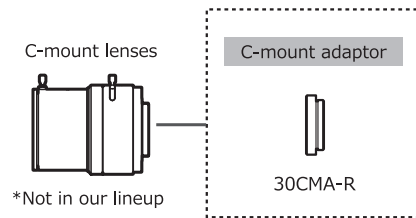

Dimensions

Specifications

Pick-up element	1/2.8 inch CMOS image sensor	
Number of effective pixels	1945(H) × 1097(V)	
Unit cell size	2.9μm(H) × 2.9μm(V)	
Imaging system	RGB primary color bayer arrangement mosaic filters on chip	
Synchronizing system	Internal	
Scanning system	Progressive	
Output size	1920x1080, 1280x720, 640x480, 320x240	
Max. frame rate	30 fps	
Video compression	MJPEG, YUY2	
Video output	USB Video Class (Compatible)	
Resolution (H)	More than 900TVL (Center)	
Minimum illumination	0.1 lx F1.2 (AGC ON=36dB, Shutter=OFF)	
	0.025 lx F1.2 (AGC ON=36dB, Shutter=1/7.5 sec.)	
S/N	-	
Function settings	Camera Viewer	
AE mode	Fixed	1/15, 1/7.5, 1/4 sec.
		1/30, 1/60, 1/120, 1/250, 1/500, 1/1000, 1/2000, 1/4000, 1/8000 sec.
	EI	1/30 - 1/8000 sec.
		1/7.5 - 1/8000 sec.
White balance	ATW, MWB	
AGC	ON	0 - 36dB
	OFF	-
MGC	0 - 72dB (1dB step)	
Gamma characteristics	γ=USER (Level adjustable)	
Noise reduction	-	
Wide dynamic range	-	
Lens iris	-	
Back light compensation	BLC	
White blemish correction	-	
Sharpness	Level adjustable	
Defog	-	
Digital zoom	×1, ×1.38, ×2.25 *1	×1, ×1.2, ×1.5 *2
Privacy mask	-	
Mirror image	-	
Freeze	-	
Motion detection	-	
Neg.image	-	
Interface	USB (High speed), 2P connector (Snap shot)	
Power supply	USB +5V	
Power consumption	0.65W (130mA)	
Operating temperature	-10 - +50°C	
Storage temperature	-30 - +70°C	
Operating / Storage humidity	95% RH or less (Without condensation)	
Lens mount	CS mount (Back focus adjustable)	
Cable length	Shorter than 3.0m recommended	
Weight	Approx. 35g	
Accessories	Hex wrench, Camera bracket, EX cable, USB cable	
Recommended System Specifications	CPU	Intel® Core TM i Series
	RAM	2GB or larger
	Others	USB2.0 Port, 1920×1080 or better resolution display
Operation Confirmed OS	Windows 10 32bit/64bit	

*1: Output format: 640x480 *2: Output format: 1280x720

Accessories Options

WAT-06U2

*Watec Camera Viewer recommended
Download from Watec website