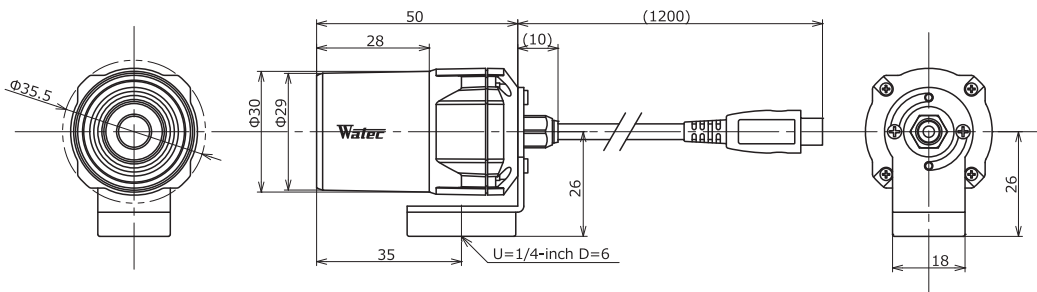

Dimensions

Specifications

Pick-up element	1/2.8 inch CMOS image sensor	
Number of effective pixels	1945(H) × 1097(V)	
Unit cell size	2.9µm(H) × 2.9µm(V)	
Imaging system	-	
Synchronizing system	Internal	
Scanning system	Progressive	
Output size	1920x1080, 1280x720, 640x480, 320x240	
Max. frame rate	30 fps	
Video compression	MJPG, YUY2	
Video output	USB Video Class (Compatible)	
Resolution (H)	More than 800TVL (Center)	
Minimum illumination	0.004 lx F2.0 (AGC ON=36dB, Shutter=OFF)	
	0.001 lx F2.0 (AGC ON=36dB, Shutter=1/7.5 sec.)	
S/N	-	
Function settings	Camera Viewer	
AE mode	Fixed	1/15, 1/7.5, 1/4 sec.
		1/30, 1/60, 1/120, 1/250, 1/500, 1/1000, 1/2000, 1/4000, 1/8000 sec.
	EI	1/30 - 1/8000 sec. 1/7.5 - 1/8000 sec.
White balance	-	
AGC	ON	0 - 36dB
	OFF	-
MGC	0 - 72dB (1dB step)	
Gamma characteristics	γ=USER (Level adjustable)	
Noise reduction	-	
Wide dynamic range	-	
Lens iris	-	
Back light compensation	BLC	
White blemish correction	-	
Sharpness	Level adjustable	
Defog	-	
Digital zoom	×1, ×1.38, ×2.25 *1	×1, ×1.2, ×1.5 *2
Privacy mask	-	
Mirror image	-	
Freeze	-	
Motion detection	-	
Neg.image	-	
Interface	USB (High speed)	
Power supply	USB +5V	
Power consumption	0.65W (130mA)	
Operating temperature	-10 - +50°C	
Storage temperature	-30 - +70°C	
Operating / Storage humidity	95% RH or less (Without condensation)	
Standard lens	M3620BC-12 (F3.6 F2.0)	
Cable length	1.2m (Max.3.0m)	
Weight	Approx. 85g	
Accessories	-	
Recommended System Specifications	CPU	Intel® Core TM i Series
	RAM	2GB or larger
	Others	USB2.0 Port, 1920×1080 or better resolution display
Operation Confirmed OS	Windows 10 32bit/64bit, Android 4,0 or newer	