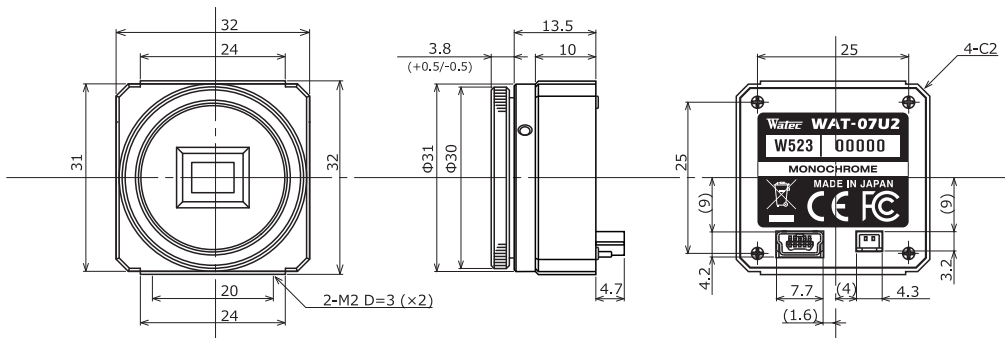

Dimensions

Specifications

Pick-up element	1/2.8 inch CMOS image sensor	
Number of effective pixels	1945(H) × 1097(V)	
Unit cell size	2.9µm(H) × 2.9µm(V)	
Imaging system	-	
Synchronizing system	Internal	
Scanning system	Progressive	
Output size	1920x1080, 1280x720, 640x480, 320x240	
Max. frame rate	30 fps	
Video compression	MJPG, YUY2	
Video output	USB Video Class (Compatible)	
Resolution (H)	More than 800TVL (Center)	
Minimum illumination	0.002 lx F1.4 (AGC ON=36dB, Shutter=OFF)	
	0.0005 lx F1.4 (AGC ON=36dB, Shutter=1/7.5 sec.)	
S/N	-	
Function settings	Camera Viewer	
AE mode	Fixed	1/15, 1/7.5, 1/4 sec.
		1/30, 1/60, 1/120, 1/250, 1/500, 1/1000, 1/2000, 1/4000, 1/8000 sec.
	EI	1/30 - 1/8000 sec. 1/7.5 - 1/8000 sec.
White balance	-	
AGC	ON	0 - 36dB
	OFF	-
MGC	0 - 72dB (1dB step)	
Gamma characteristics	γ=USER (Level adjustable)	
Noise reduction	-	
Wide dynamic range	-	
Lens iris	-	
Back light compensation	BLC	
White blemish correction	-	
Sharpness	Level adjustable	
Defog	-	
Digital zoom	×1, ×1.38, ×2.25 *1	×1, ×1.2, ×1.5 *2
Privacy mask	-	
Mirror image	-	
Freeze	-	
Motion detection	-	
Neg.image	-	
Interface	USB (High speed), 2P connector (Snap shot)	
Power supply	USB +5V	
Power consumption	0.65W (130mA)	
Operating temperature	-10 - +50°C	
Storage temperature	-30 - +70°C	
Operating / Storage humidity	95% RH or less (Without condensation)	
Lens mount	CS mount (Back focus adjustable)	
Cable length	Shorter than 3.0m recommended	
Weight	Approx. 35g	
Accessories	Hex wrench, Camera bracket, EX cable, USB cable	
Recommended System Specifications	CPU	Intel® Core TM i Series
	RAM	2GB or larger
	Others	USB2.0 Port, 1920×1080 or better resolution display
Operation Confirmed OS	Windows 10 32bit/64bit	

*1: Output format: 640x480 *2: Output format: 1280x720

Accessories Options

CS-mount lenses

M13VM288IR A4Z2812CS-MPIR

Miniature lenses / Mount adaptors

M2520BC-12 M3620BC-12 28MMA-M12-155
M0620BC-12 M1625BC-12
M2920BC-12 28MMA-M12-140