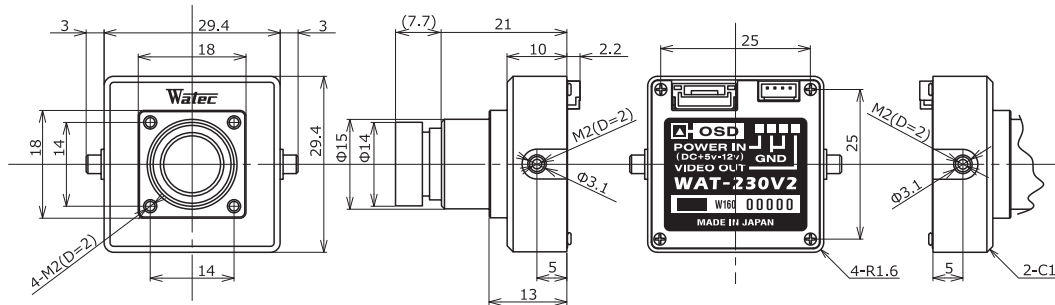

Dimensions

Specifications

		NTSC	PAL
Video standard		NTSC	PAL
Pick-up element		1/4 inch interline transfer CCD image sensor	
Number of effective pixels		976(H) × 494(V)	976(H) × 582(V)
Unit cell size		3.75μm(H) × 5.56μm(V)	3.75μm(H) × 4.69μm(V)
Imaging system		Ye, Cy, Mg, and G complementary color mosaic filters on chip	
Synchronizing system		Internal	
Scanning system		2:1 interface	
Video outputs		Composite: 1.0 V(p-p) 75Ω (Unbalanced)	
Resolution (H)		More than 650TVL (Center)	
Minimum illumination		0.1 lx F2.0 (AGC ON=45dB, Shutter=OFF)	
S/N		More than 50dB (AGC OFF=0dB, γ=0.45)	
Function settings		OSD : Remote controller	
AE mode	Fixed	1/60, 1/100 sec.	1/50, 1/120 sec.
	EI	1/250, 1/500, 1/1000, 1/2000, 1/4000, 1/10000 sec.	
White balance	ON	1/60 - 1/100000 sec.	
	OFF	1/50 - 1/100000 sec.	
White balance		ATW, AWB, ACR, PWB, MWB, PRESET (5100K, 6300K)	
AGC	ON	0 - 45dB	
	OFF	0dB	
MGC		0 - 42dB (6dB step)	
Day/Night		Digital Auto, Manual	
Gamma characteristics		γ=0.45	
Video level		Adjustable	
Noise reduction		2DNR OFF/ON Level adjustable	
Wide dynamic range		D-WDR OFF/ON Level adjustable	
Lens iris		-	
Back light compensation		BLC, HSBLC	
White blemish correction		Up to 64 pixels	
Sharpness		Level adjustable	
Defog		OFF/ON Level adjustable	
Digital zoom		-	
Privacy mask		8 masks	
Mirror image		OFF, H-FLIP	
Freeze		-	
Motion detection		-	
Neg.image		-	
Interface		4P connector (Composite Video, Power in), Remote control (RC-01)	
Power supply		DC+5V - 12V	
Power consumption		0.775W/155mA (DC+5V), 0.78W/65mA (DC+12V)	
Operating temperature		-10 - +50°C	
Storage temperature		-30 - +70°C	
Operating / Storage humidity		95% RH or less (Without condensation)	
Lens mount		M12 P=0.5	
Standard lens		M3620BC-12 (f3.6 F2.0)	
Weight		Approx. 35g	
Accessories		4P cable	